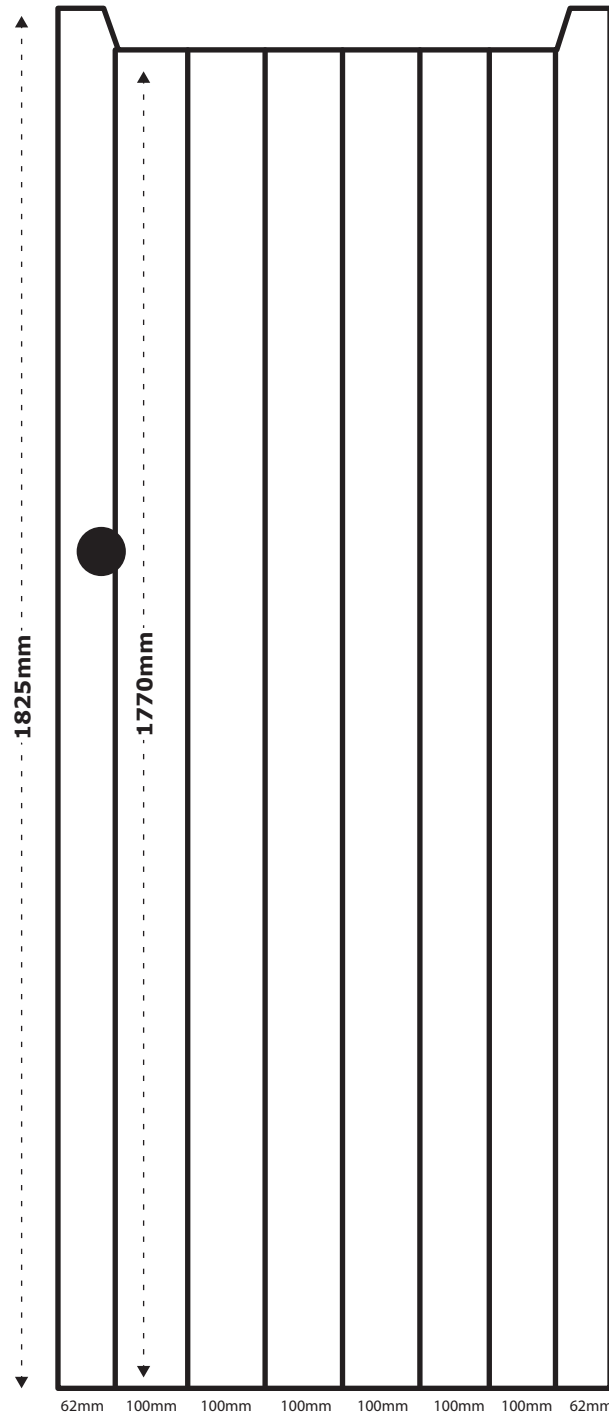

Garage door
width: 735mm
height: 1930mm
8 panels

Toilet door
width: 730mm
height: 1825mm
8 panels